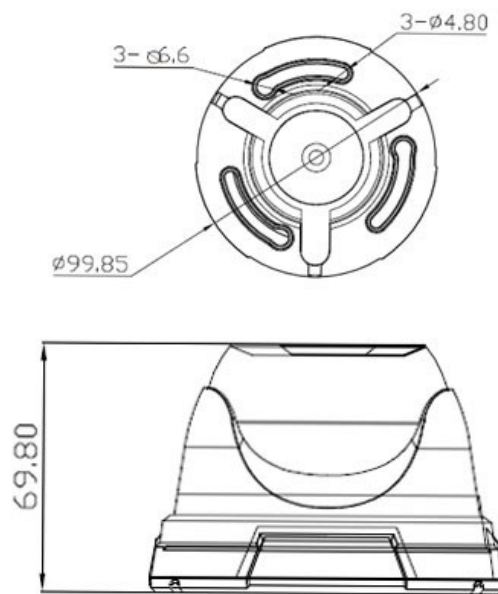

## CP- GTC-D20L2

2 MP Astra HD IR Dome Camera - 20 Mtr.

**Astra** HD  
camera

### Main Features

- 1/2.7" 2 MP HQIS Pro Image Sensor
- 25/30fps@ 2 MP
- Day/Night(ICR), AWB, AGC, BLC
- Plug-n-Play HD/SD Camera
- 3.6 mm Lens
- Equipped with fine IR LEDs for clearer night vision
- IR Range of 20 Mtr.
- Compatible with HDx, AHD, HDCVI, CVBS & HDTVI DVRs